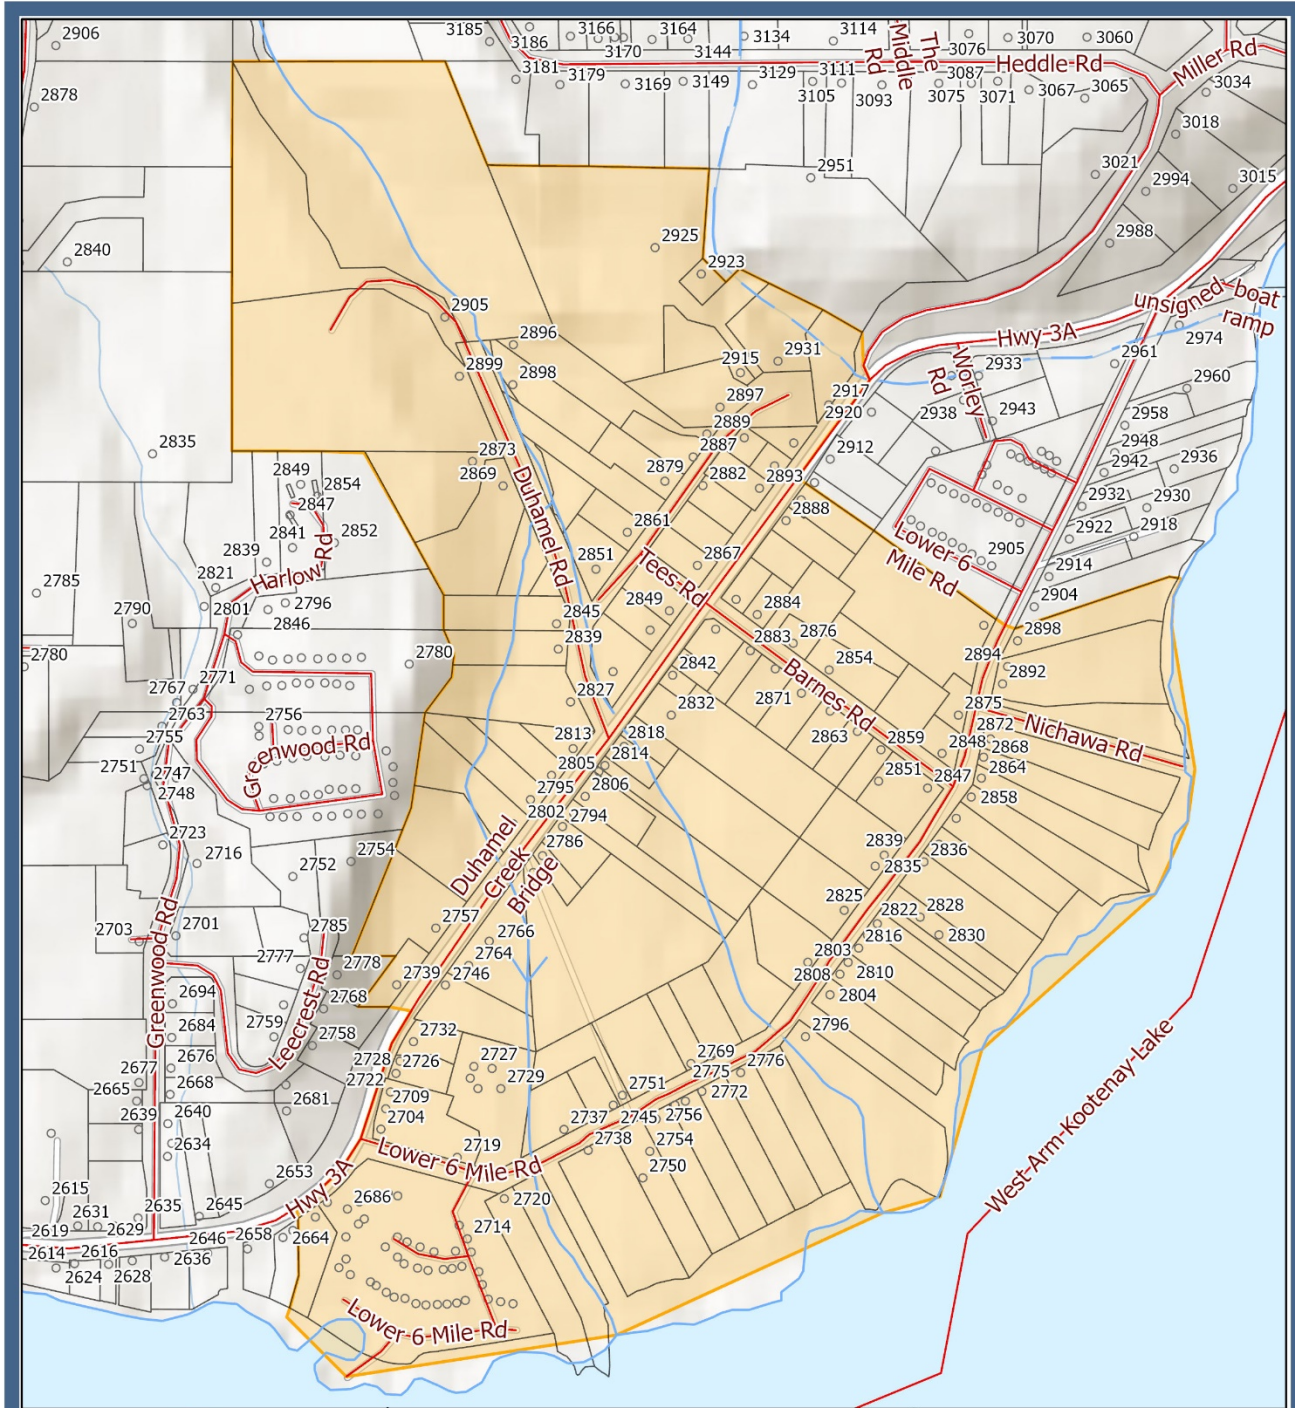

REGIONAL DISTRICT OF CENTRAL KOOTENAY
Box 590, 202 Lakeside Drive,
Nelson, BC V1L 5R4
Phone: 1-800-268-7325 www.rdck.bc.ca
maps@rdck.bc.ca

- Evacuation Alert
- Duhamel Creek
- Roads
- Civic Address
- Cadastre - Legal Parcels

Duhamel Creek Evacuation Alert

The mapping information shown are approximate representations and should only be used for reference purposes. The Regional District of Central Kootenay is not responsible for any errors or omissions on this map.